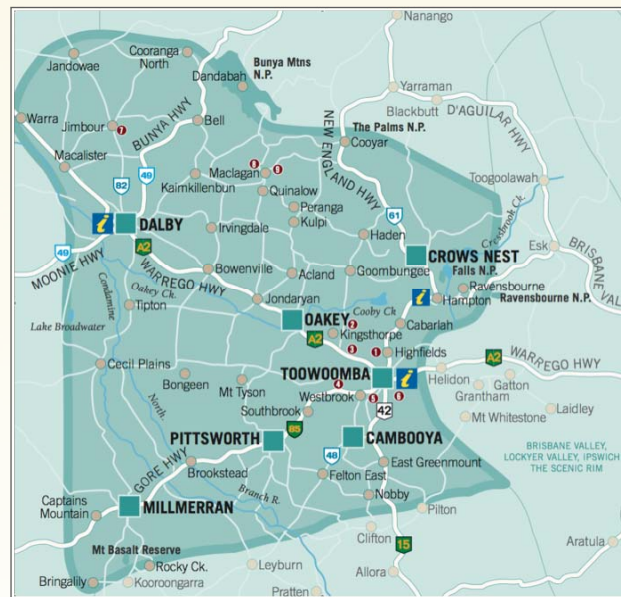

In 2003, we relocated to Australia, to work with the Toowoomba International Christian Church. We labored with TICC until September 2007, when we left to begin a new church planting ministry.

The ministry is soon set to expand when our oldest son Daniel moves back to Australia with his wife Samantha. Daniel is in his final year of work at Johnson Bible College.

In September 2007, we began the first of what we hope are many new congregations in Australia. The new church is called the Eastern Downs Church of Christ because it is located in the eastern fringes of a region called the Darling Downs in southeast Queensland